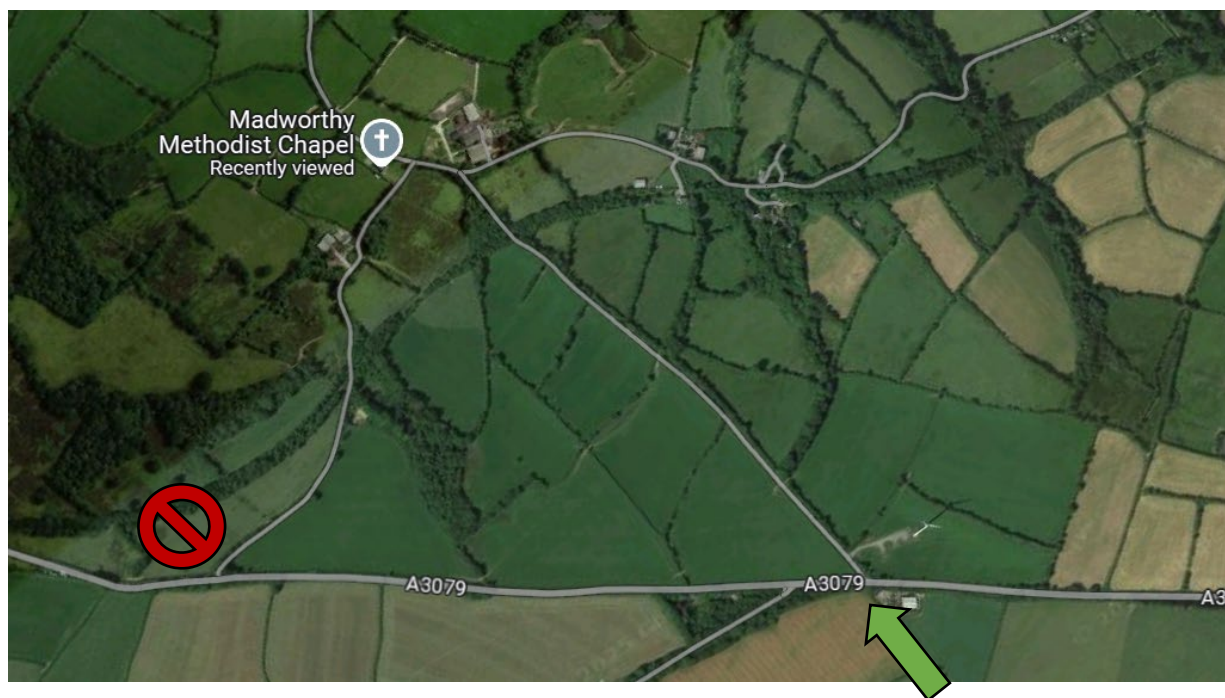

Finding Madworthy Methodist Church

Address

Madworthy Methodist Church
Beaworthy
Devon
EX21 5AS

What3Words

///lined.objecting.unwind
<https://w3w.co/lined.objecting.unwind>

Google Maps

<https://maps.app.goo.gl/8i3GCPq2mr59Hvt49>

Apple Maps

<https://maps.apple.com/place?aid=4359616644338044822&lsp=9902>

Best Route In

If coming to Madworthy via the A3079, you will find it easier to reach the church via the turning by the wind turbine pictured below!

Satellite and Street View images taken from Google Maps.